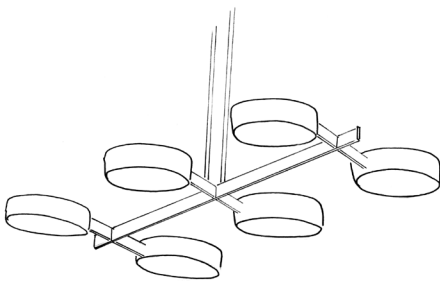

STUDIO VAN DEN AKKER
ROB COPLEY + SEAN ROBINS

Standard five light Abbott chandelier

Standard ten light Abbott chandelier

As a two tiered twenty light chandelier

As a three tiered fifteen light chandelier

As an extended ten light chandelier

As a six light rectangular chandelier