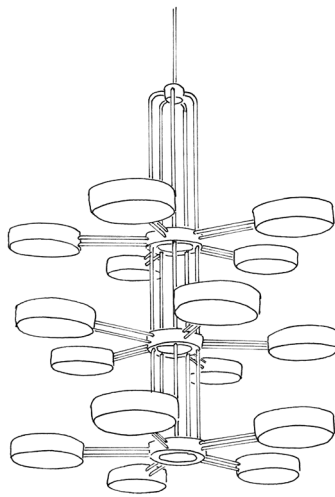

STUDIO VAN DEN AKKER
ROB COPLEY + SEAN ROBINS

Standard five light Abbott chandelier

Standard ten light Abbott chandelier

As a two tiered twenty light chandelier

As a three tiered fifteen light chandelier

As an extended ten light chandelier

As a six light rectangular chandelier