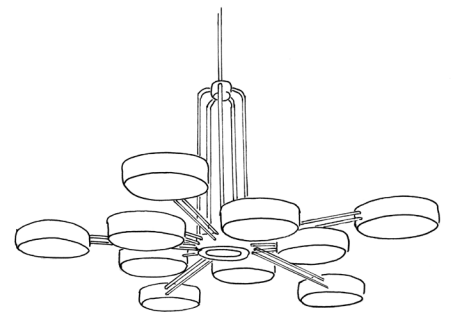

STUDIO VAN DEN AKKER
ROB COPLEY + SEAN ROBINS

Standard five light Abbott chandelier

Standard ten light Abbott chandelier

As a two tiered twenty light chandelier

As a three tiered fifteen light chandelier

As an extended ten light chandelier

As a six light rectangular chandelier