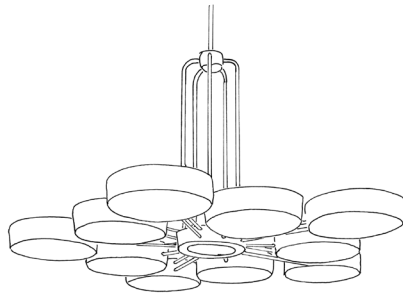

STUDIO VAN DEN AKKER
ROB COPLEY + SEAN ROBINS

Standard five light Abbott chandelier

Standard ten light Abbott chandelier

As a two tiered twenty light chandelier

As a three tiered fifteen light chandelier

As an extended ten light chandelier

As a six light rectangular chandelier