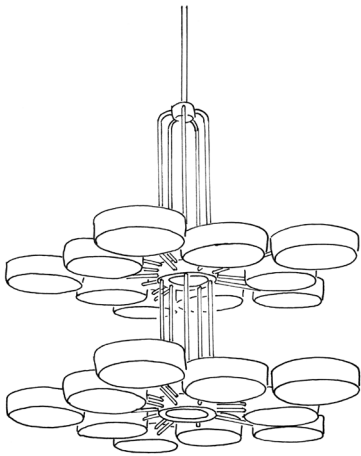

STUDIO VAN DEN AKKER
ROB COPLEY + SEAN ROBINS

Standard five light Abbott chandelier

Standard ten light Abbott chandelier

As a two tiered twenty light chandelier

As a three tiered fifteen light chandelier

As an extended ten light chandelier

As a six light rectangular chandelier