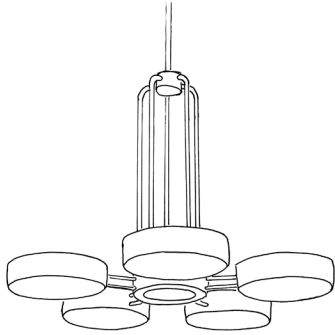

STUDIO VAN DEN AKKER
ROB COPLEY + SEAN ROBINS

Standard five light Abbott chandelier

Standard ten light Abbott chandelier

As a two tiered twenty light chandelier

As a three tiered fifteen light chandelier

As an extended ten light chandelier

As a six light rectangular chandelier